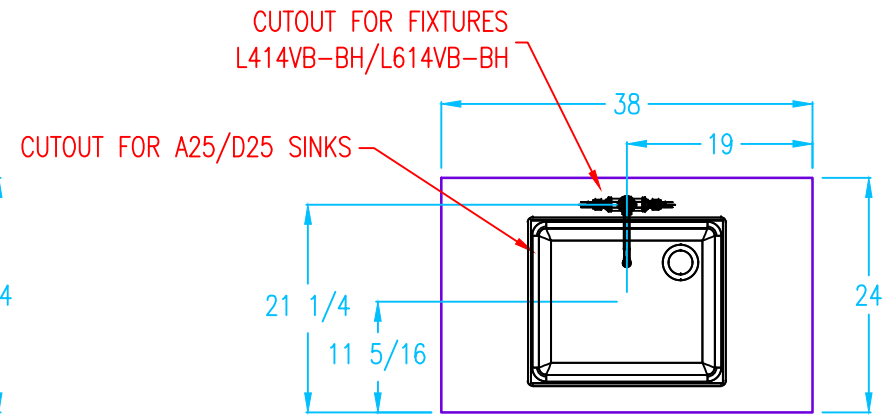

1" THICK EPOXY TOP
LEFT & RIGHT EDGES NOT FINISHED.
FRONT EDGE IS FINISHED.

1" THICK EPOXY TOP
FRONT, LEFT, & RIGHT EDGES ARE
FINISHED

1" THICK EPOXY BACK SPLASH
FRONT FACE & TOP EDGE FINISHED
ONLY.

1" THICK EPOXY SIDE SPLASH
FRONT FACE, TOP, LEFT, & RIGHT
EDGES ARE FINISHED

1" THICK EPOXY BACK SPLASH
FRONT FACE, TOP, LEFT, & RIGHT
EDGES ARE FINISHED

1" THICK EPOXY BACK SPLASH
FRONT FACE, TOP, LEFT, & RIGHT
EDGES ARE FINISHED

PROJECT ID:

DRAWN BY:

DATE:

SCALE:

REVISION HISTORY

DRAWING TITLE